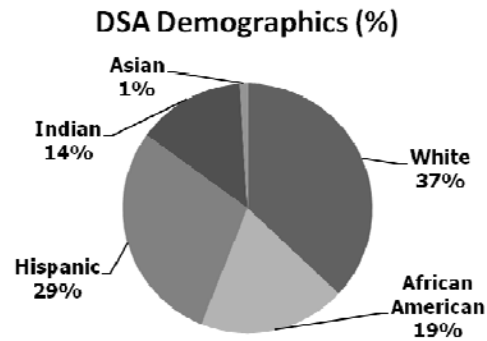

DSA Basic School Stats	
Year Established	2000
Enrollment	363
Grades Served	6 -12
Economically Disadvantage Ratio	68%
ESL Student Ratio	21%
Student to Faculty Ratio	13 to 1
Highly Qualified Teachers Ratio	100%
AYP Met	Yes
Number of Expelled Student	None